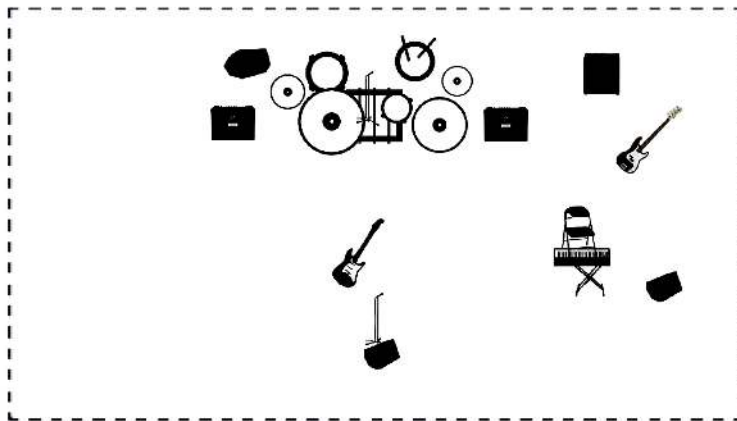

IVAS JOHN TECH RIDER

Channels List

IVAS JOHN TECH RIDER - 2018

	Instrument	Microphone	Effects (optional)	Comments
1	Bass Drum	Shure Beta52		
2	Snare Drum	Shure SM57		
3	Hi-hat	Shure SM57		
4	Tom	Sennheiser E604		
5	Floor tom	Shure SM57		
6	Ride	AKG C414		
7	Crash	AKG C414		
8	Splash	AKG C414		
9	Amplifier (small)	Shure SM57		
10	Amplifier (Bass)	Shure Beta52		
11	Bass	DI - Linea		
12	Electric guitar	Shure SM57		
13	Amplifier (small)	Shure SM57		
14	Vocals	Shure SM58		
15	Vocals	Shure SM58		
16	Keys	Shure SM57		